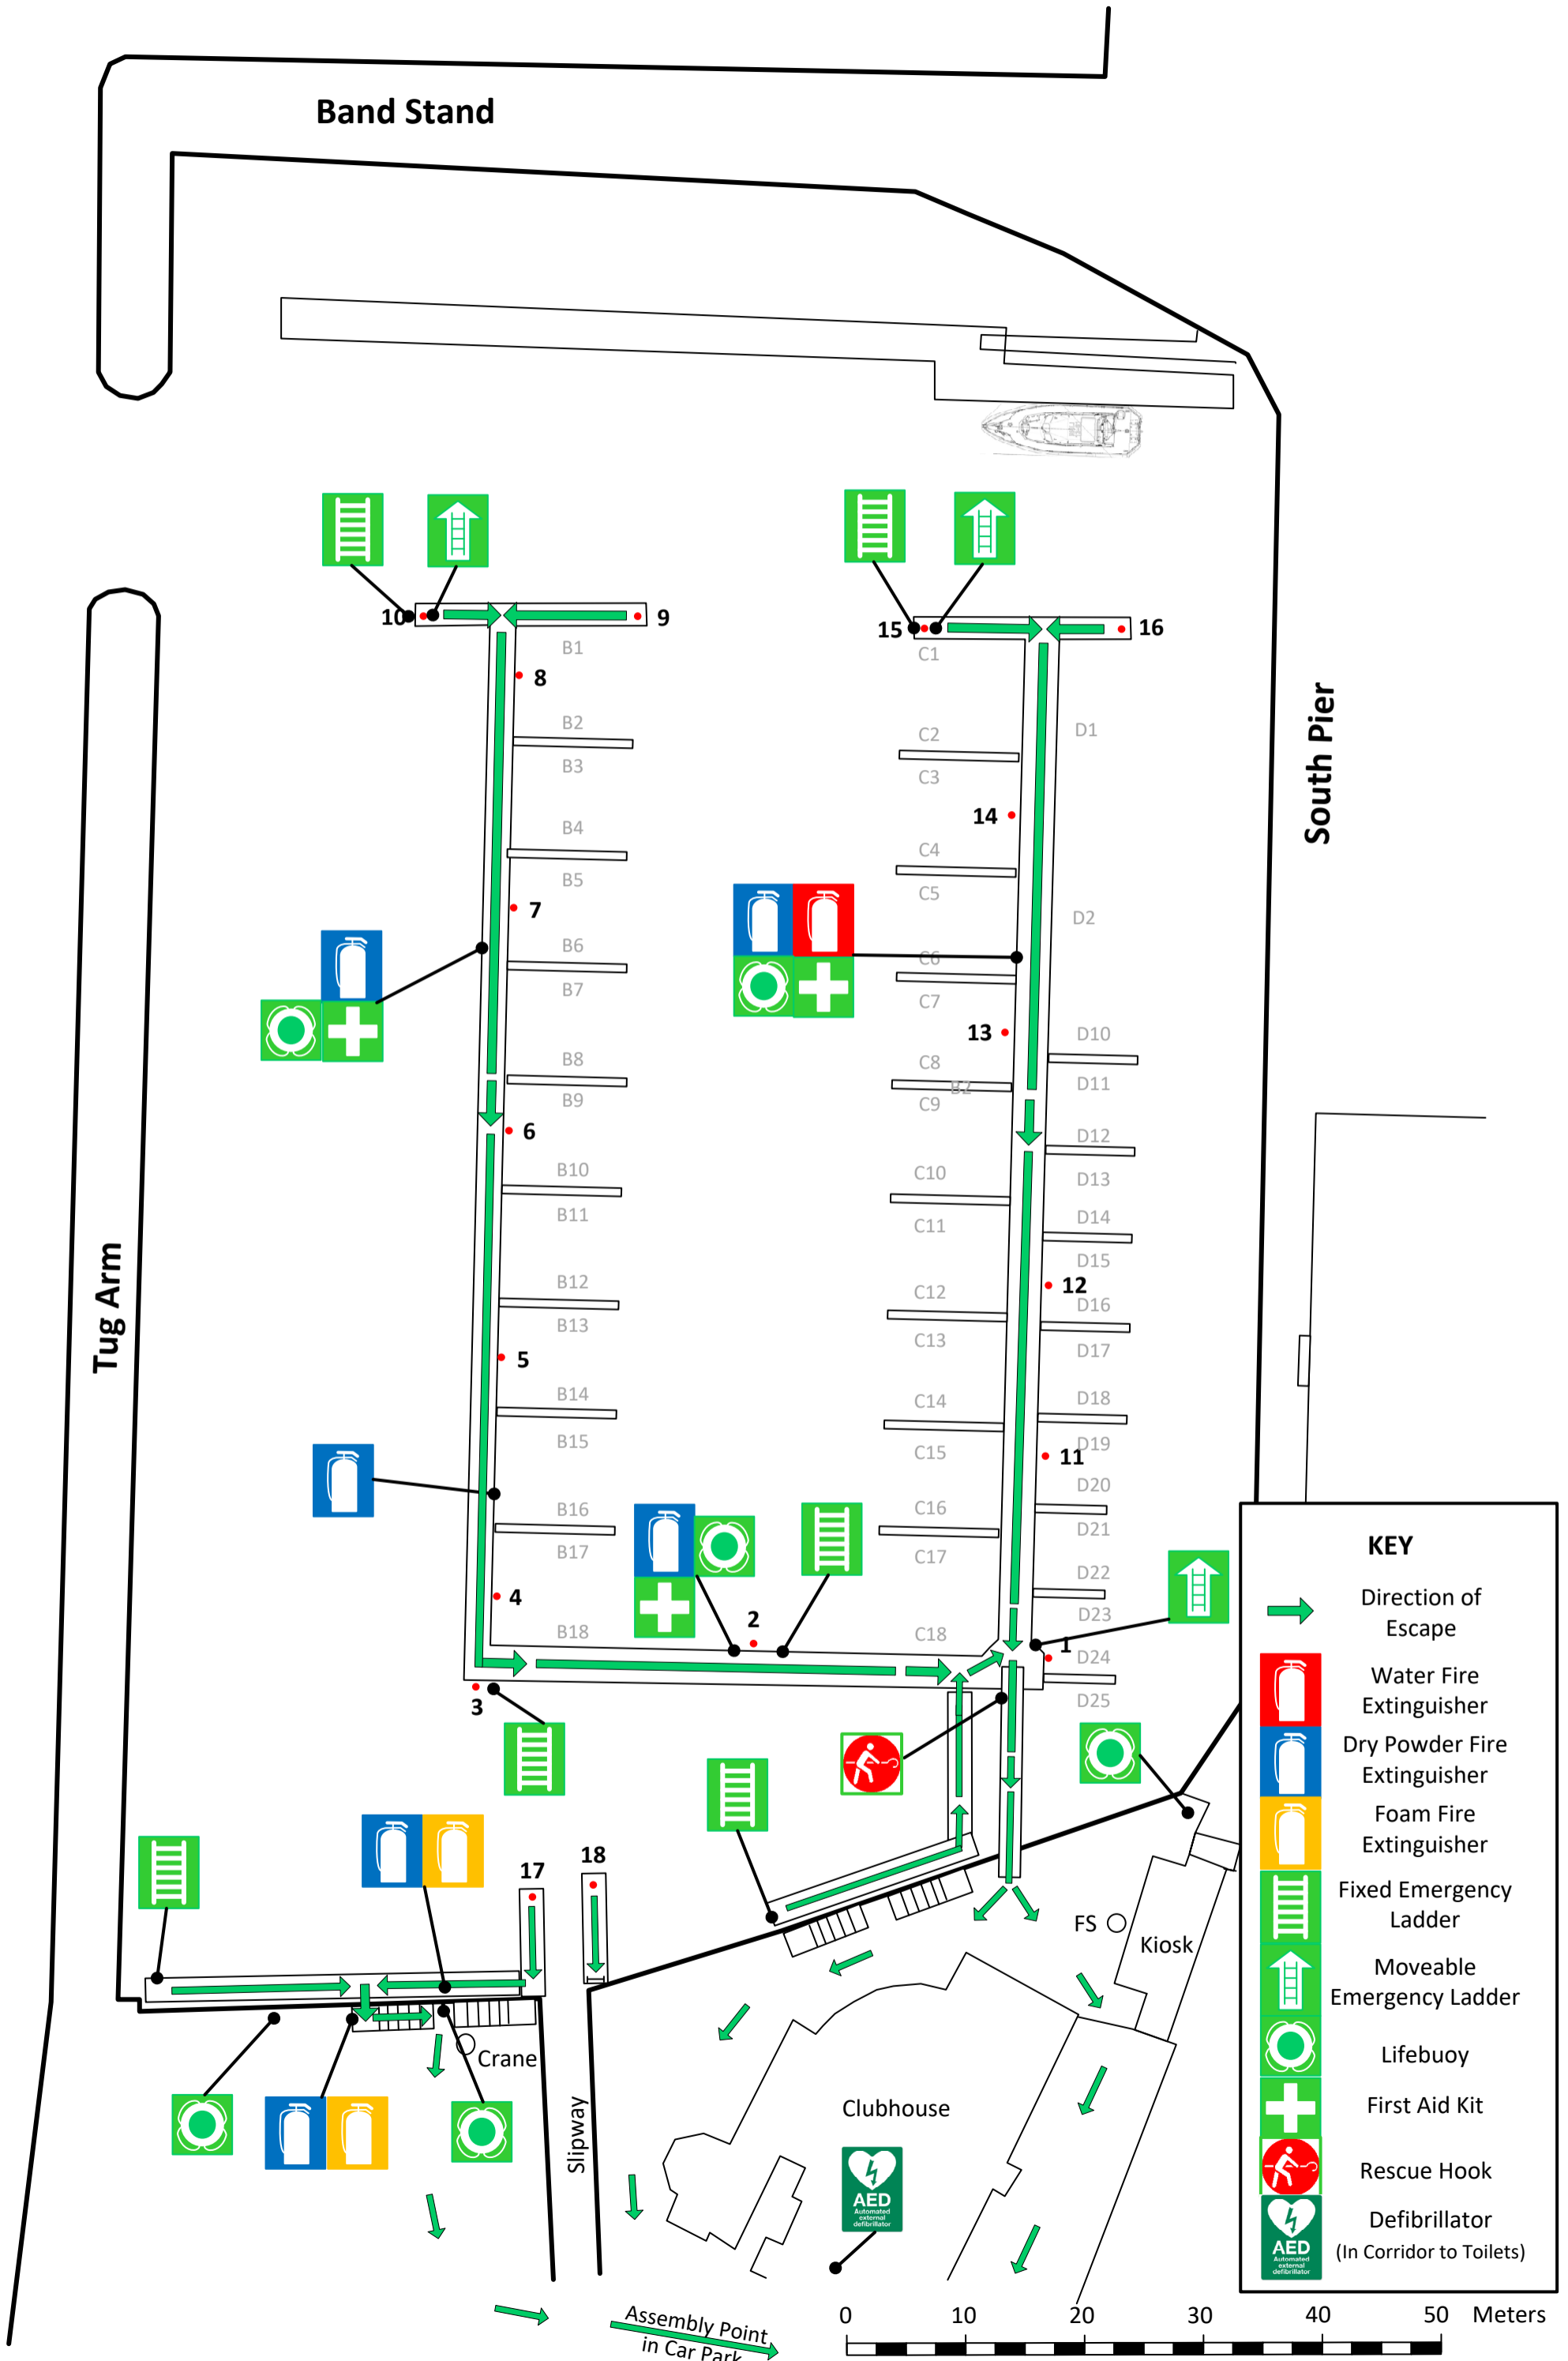

RN&SYC MARINA EMERGENCY PLAN

KEY	
	Direction of Escape
	Water Fire Extinguisher
	Dry Powder Fire Extinguisher
	Foam Fire Extinguisher
	Fixed Emergency Ladder
	Moveable Emergency Ladder
	Lifebuoy
	First Aid Kit
	Rescue Hook
	Defibrillator (In Corridor to Toilets)